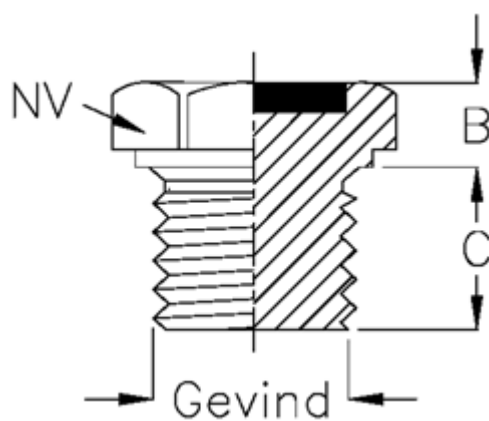

# Data Sheet

Article number: 21320410B

Description: Drain filling plug  
Type 32A G 1/8 ET.B (drain blue)

## Measures

B = 5  
C = 8  
NV = 14  
Thread = 1/8 GAS